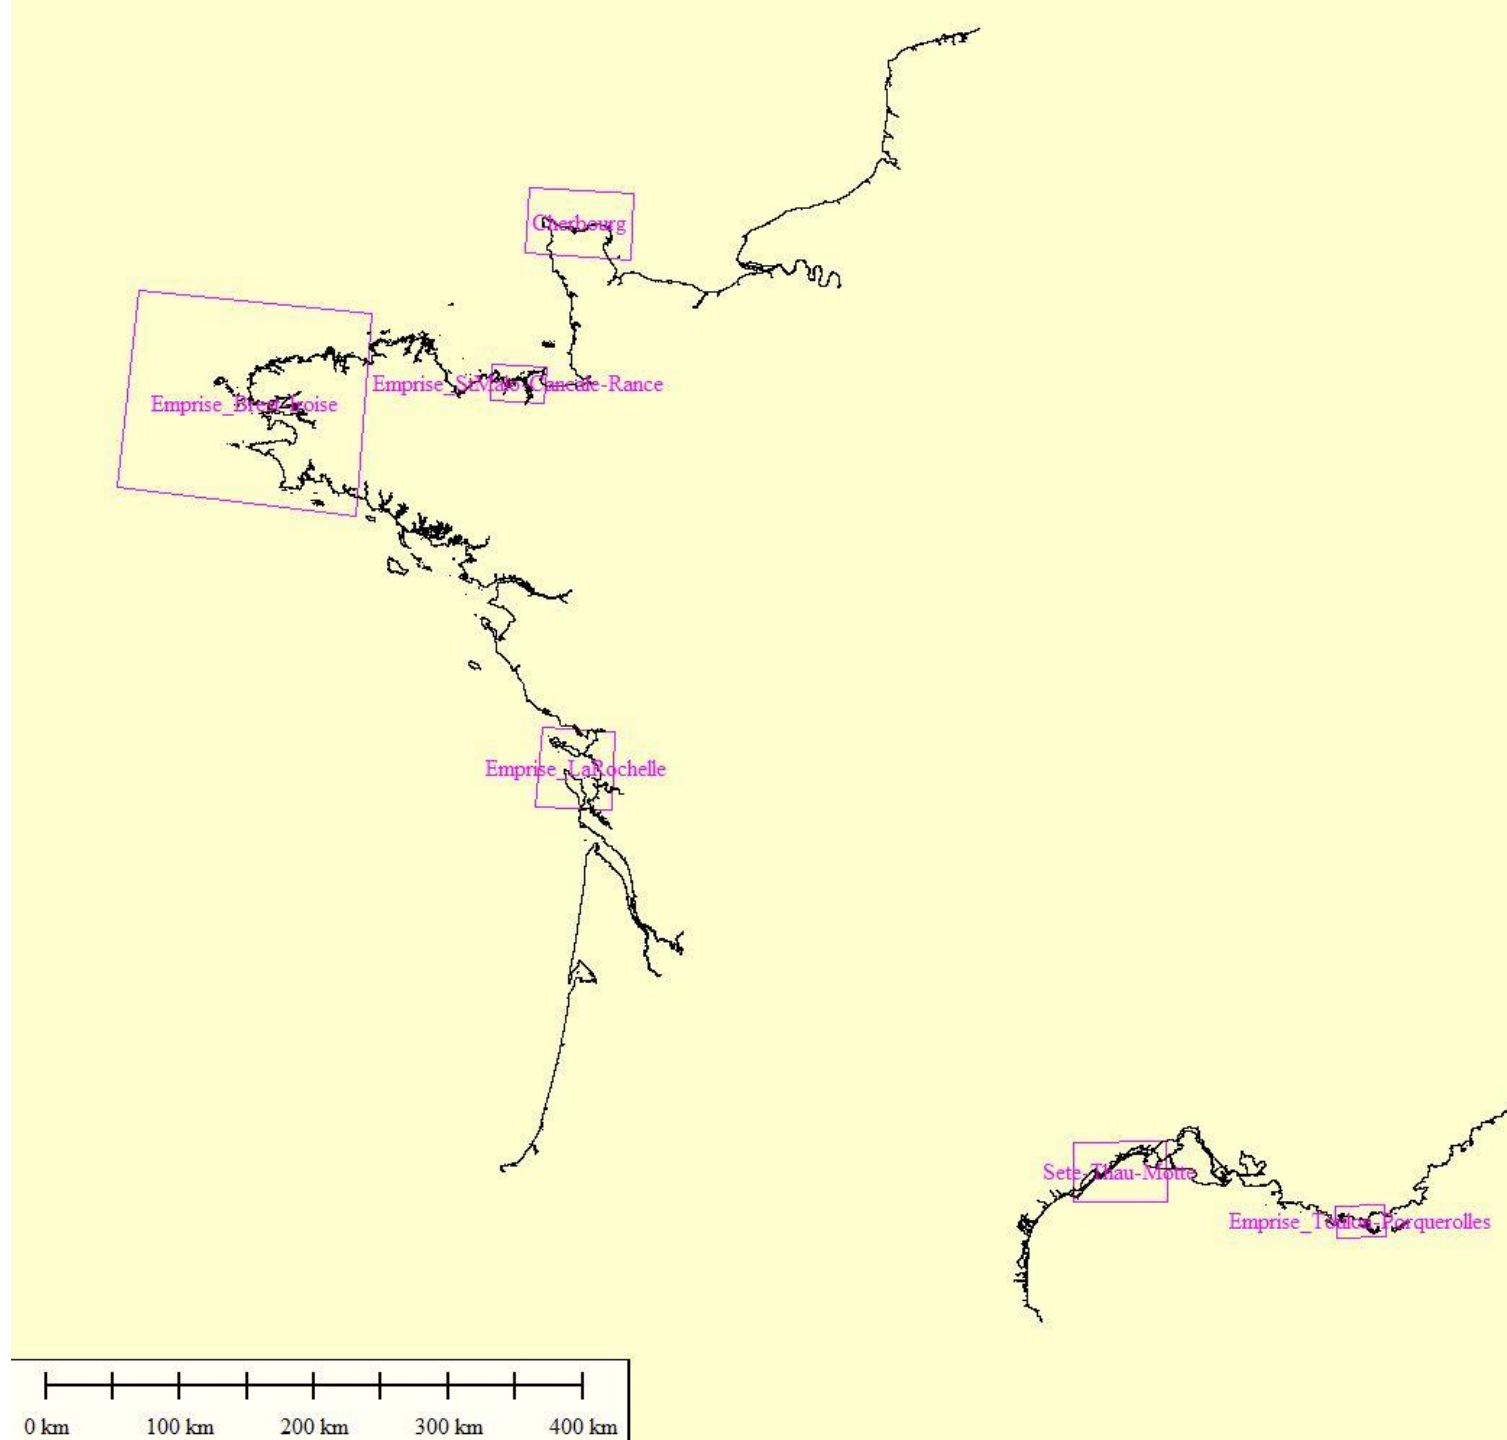

Edition 2019

DATA:

Les zones géographiques concernées

IROISE

-6.00120592907127,49.00545450320077

-3.617485462350104,49.00171783712268

-5.992216018260396,47.6836161071793

-3.616763154442798,47.64315014016427

-2.1109244621,49.4809836856

-1.0250293465,49.4809836856

LA ROCHELLE

-1.646889470948887,46.32153289342816

-0.9365876863843836,46.3201419220488

-1.672258079538143,45.7920200061906

-0.9378624777344147,45.79611558141186

3.4671630841,43.6354625297

4.3282796048,43.6354625297

3.4671630841,43.2355840953

4.3282796048,43.2355840953

TOULON

6.307195606232283,43.17161942032715

5.859518212046588,43.17136040150696

6.307123037293345,42.95659367333855

5.855281601731662,42.96474077948282