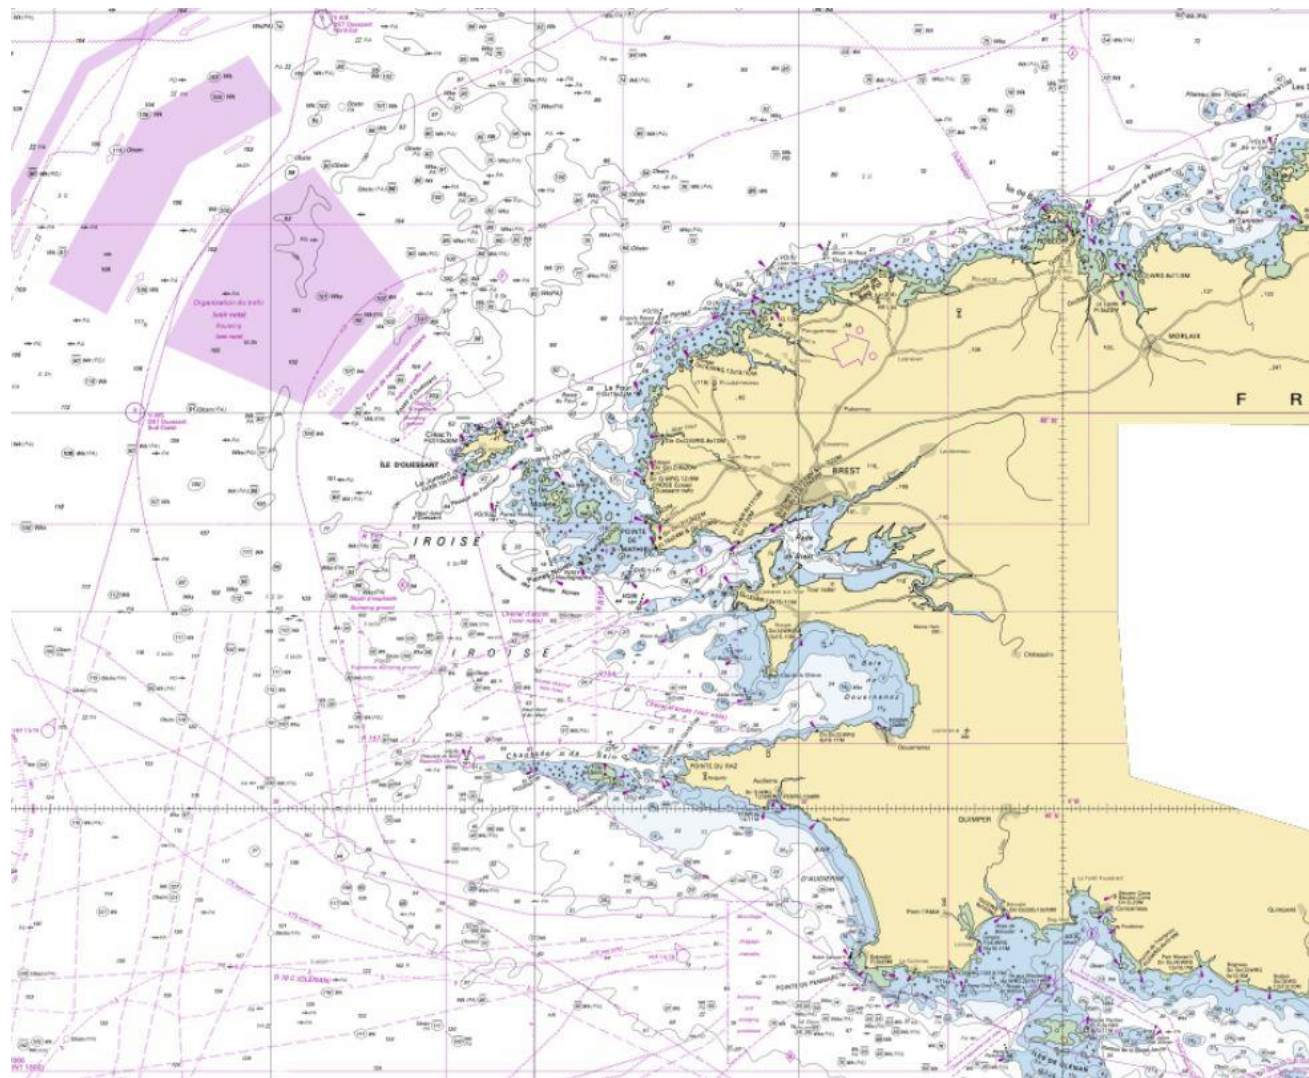

Edition 2019

DATA:

Les zones géographiques concernées

IROISE

-6.00120592907127,49.00545450320077

-3.617485462350104,49.00171783712268

-5.992216018260396,47.6836161071793

-3.616763154442798,47.64315014016427

-2.1109244621,49.4809836856

-1.0250293465,49.4809836856

LA ROCHELLE

-1.646889470948887,46.32153289342816

-0.9365876863843836,46.3201419220488

-1.672258079538143,45.7920200061906

-0.9378624777344147,45.79611558141186

3.4671630841,43.6354625297

4.3282796048,43.6354625297

3.4671630841,43.2355840953

4.3282796048,43.2355840953

TOULON

6.307195606232283,43.17161942032715

5.859518212046588,43.17136040150696

6.307123037293345,42.95659367333855

5.855281601731662,42.96474077948282