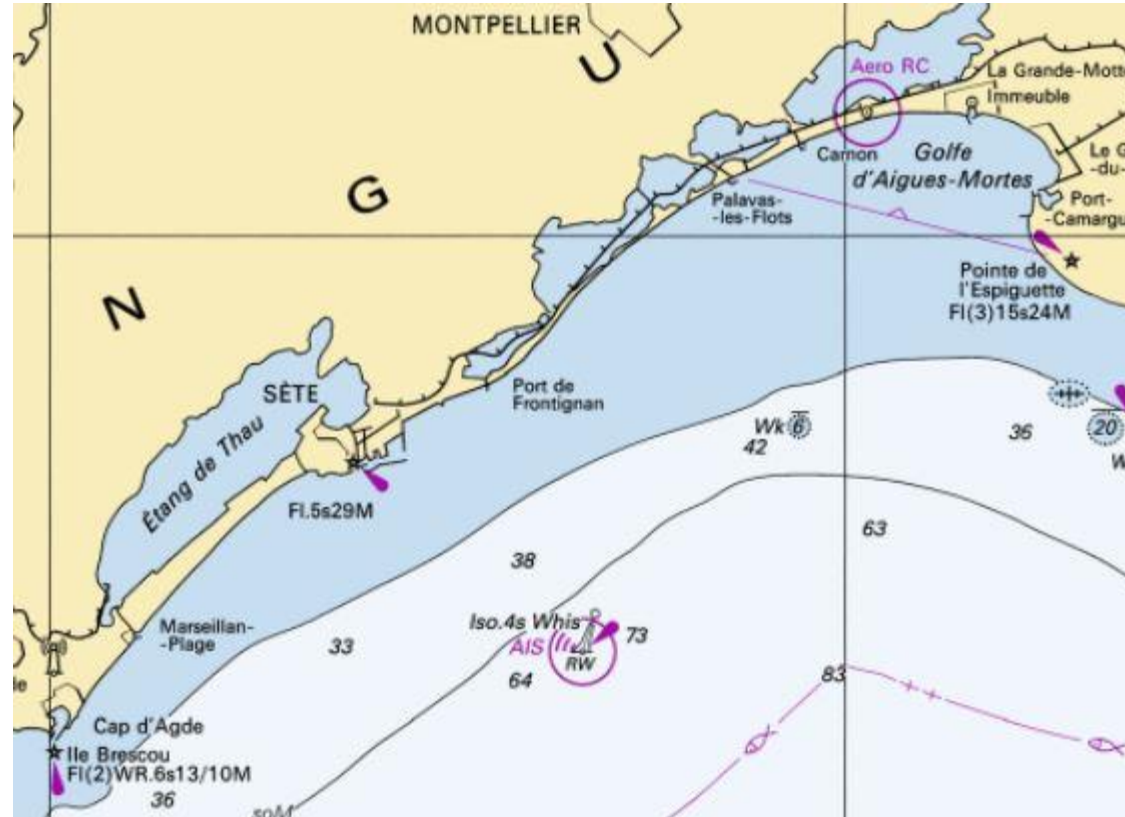

RANCE

-2.361947885497563,48.72367161140432

-1.812583093133038,48.72693054032798

-2.359556428329019,48.4884971217495

-1.815237972105901,48.48802450860231

CHERBOURG

-2.1109244621,49.92153417290001

-1.0250293465,49.92153417290001

-2.1109244621,49.4809836856

-1.0250293465,49.4809836856

LA ROCHELLE

-1.646889470948887,46.32153289342816

-0.9365876863843836,46.3201419220488

-1.672258079538143,45.7920200061906

-0.9378624777344147,45.79611558141186

3.4671630841,43.6354625297

4.3282796048,43.6354625297

3.4671630841,43.2355840953

4.3282796048,43.2355840953

TOULON

6.307195606232283,43.17161942032715

5.859518212046588,43.17136040150696

6.307123037293345,42.95659367333855

5.855281601731662,42.96474077948282