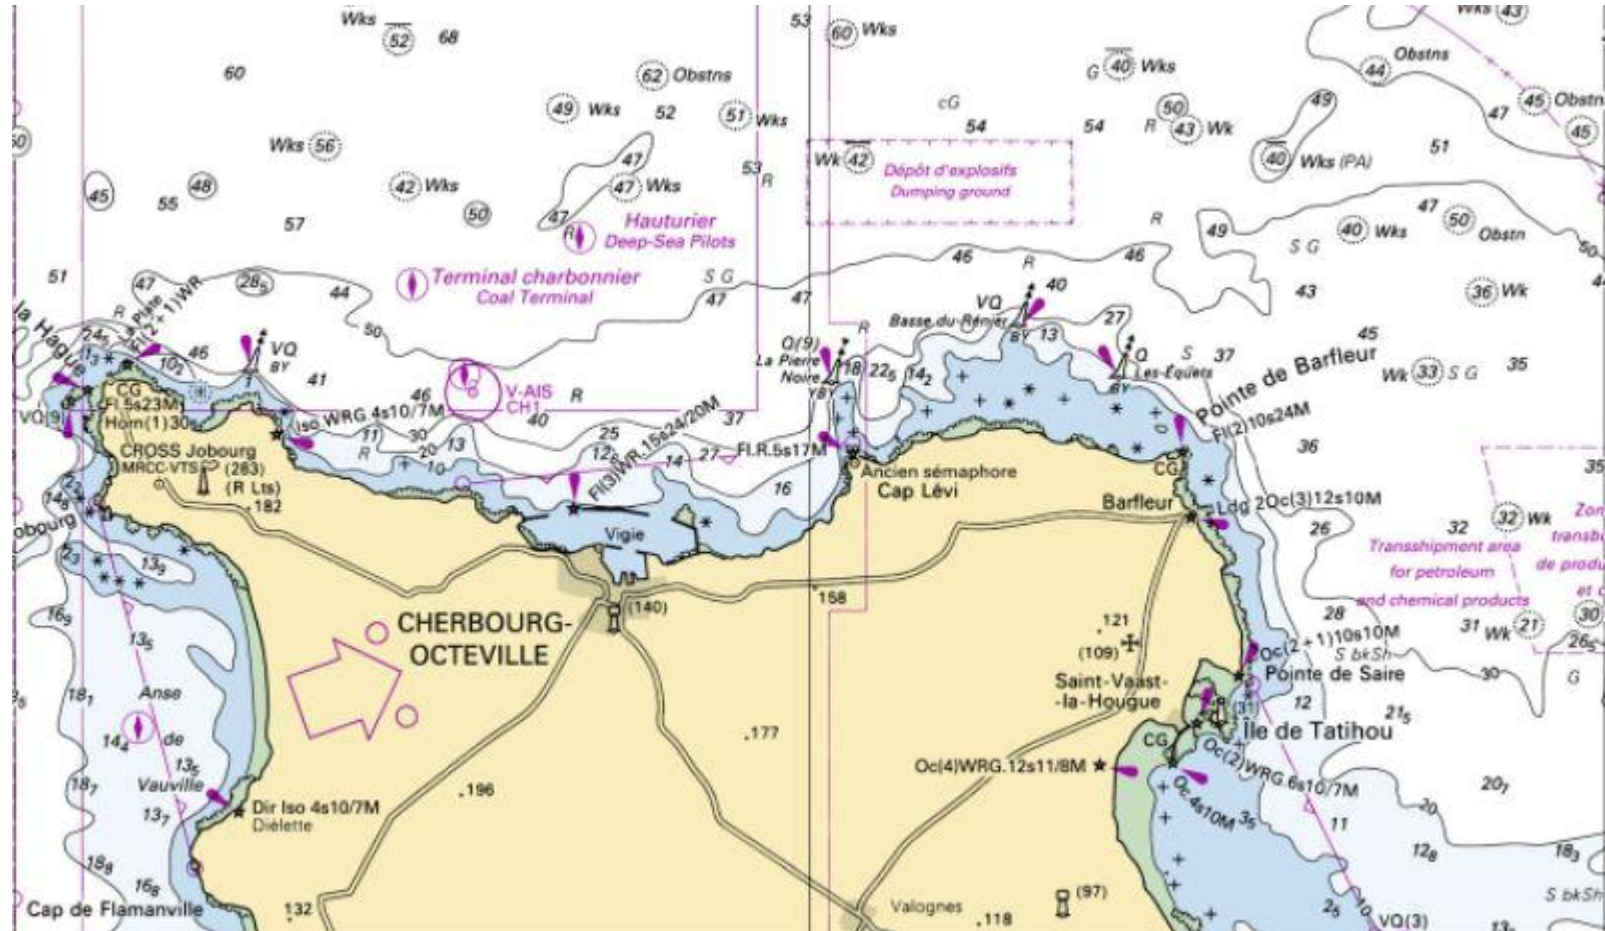

Edition 2019

DATA:

Les zones géographiques concernées

IROISE

-6.00120592907127,49.00545450320077

-3.617485462350104,49.00171783712268

-5.992216018260396,47.6836161071793

-3.616763154442798,47.64315014016427

-2.1109244621,49.4809836856

-1.0250293465,49.4809836856

LA ROCHELLE

-1.646889470948887,46.32153289342816

-0.9365876863843836,46.3201419220488

-1.672258079538143,45.7920200061906

-0.9378624777344147,45.79611558141186

3.4671630841,43.6354625297

4.3282796048,43.6354625297

3.4671630841,43.2355840953

4.3282796048,43.2355840953

TOULON

6.307195606232283,43.17161942032715

5.859518212046588,43.17136040150696

6.307123037293345,42.95659367333855

5.855281601731662,42.96474077948282