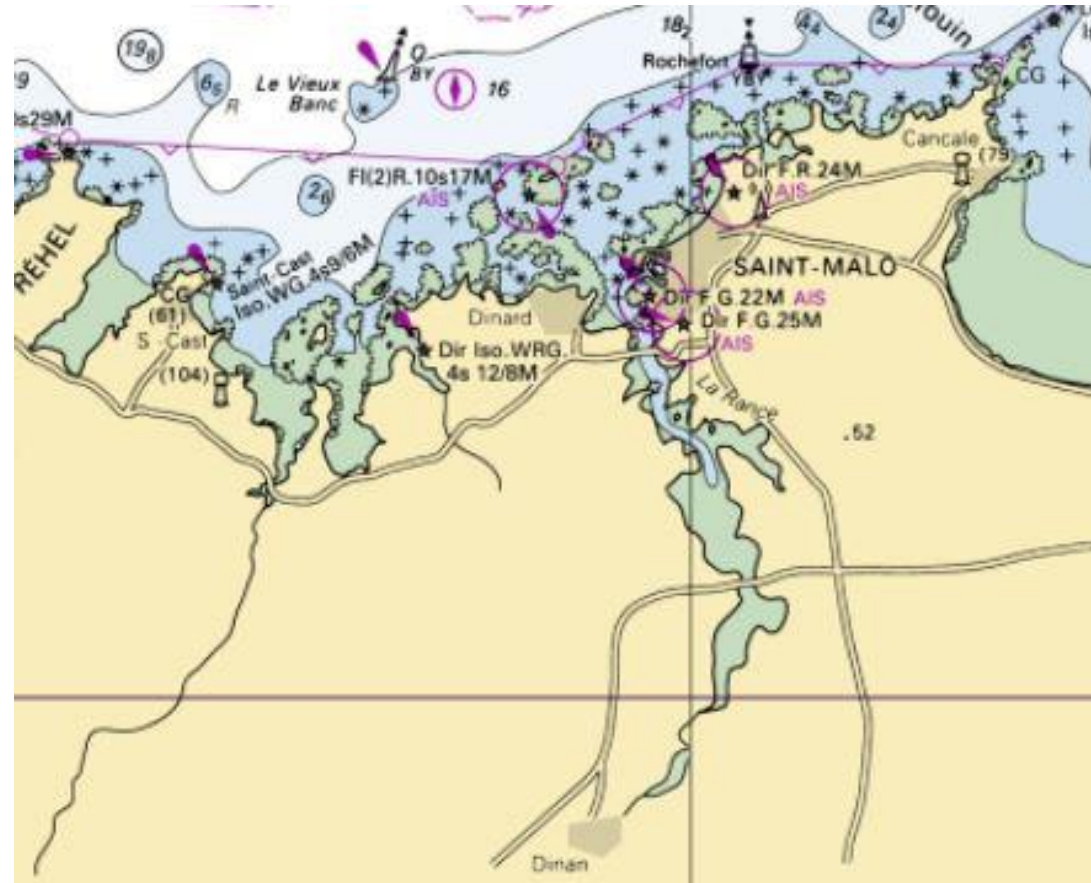

RANCE

-2.361947885497563,48.72367161140432

-1.812583093133038,48.72693054032798

-2.359556428329019,48.4884971217495

-1.815237972105901,48.48802450860231